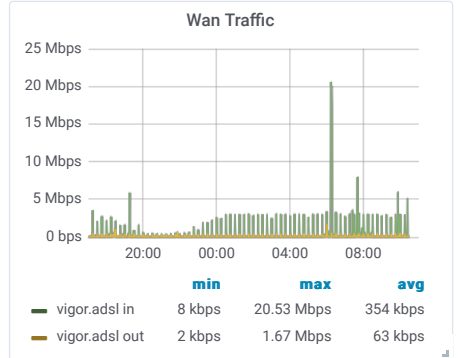

Vigor ▾

☆
📄
⚙️
🖨️
🕒 now-24h to now-6h
🔍
🔄

Speedtests

timestamp	server	sponsor	distance
06:30:02		Hosting Ltd	
2019-03-02 06:15:02	Sheffield	High Availability Hosting Ltd	35.53
2019-03-02 06:00:02	Nottingham	CWCS Managed Hosting	4.64
2019-03-02 05:45:02	Coventry	Warwicknet Ltd.	64.02
2019-03-02 05:30:01	Coventry	Warwicknet Ltd.	64.02
2019-03-02 05:15:01	Coventry	Warwicknet Ltd.	64.02
2019-03-02 05:00:01	Nottingham	CWCS Managed Hosting	4.64
2019-03-02	Sheffield	High Availability	35.53