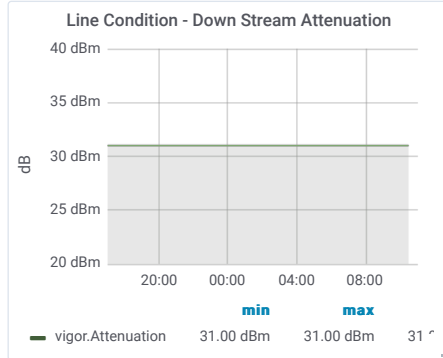

Vigor ▾

☆
📄
⚙️
🖨️
🕒 now-24h to now-6h
🔍
🔄

Speedtests

timestamp	server	sponsor	distance
06:30:02		Hosting Ltd	
2019-03-02 06:15:02	Sheffield	High Availability Hosting Ltd	35.53
2019-03-02 06:00:02	Nottingham	CWCS Managed Hosting	4.64
2019-03-02 05:45:02	Coventry	Warwicknet Ltd.	64.02
2019-03-02 05:30:01	Coventry	Warwicknet Ltd.	64.02
2019-03-02 05:15:01	Coventry	Warwicknet Ltd.	64.02
2019-03-02 05:00:01	Nottingham	CWCS Managed Hosting	4.64
2019-03-02	Sheffield	High Availability	35.53