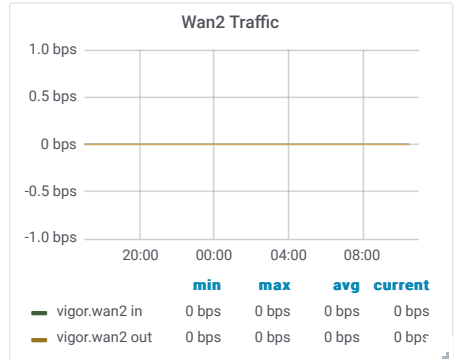

Vigor ▾

☆
📄
⚙️
🖨️
🕒 now-24h to now-6h
🔍
🔄

Speedtests

timestamp	server	sponsor	distance
06:30:02		Hosting Ltd	
2019-03-02 06:15:02	Sheffield	High Availability Hosting Ltd	35.53
2019-03-02 06:00:02	Nottingham	CWCS Managed Hosting	4.64
2019-03-02 05:45:02	Coventry	Warwicknet Ltd.	64.02
2019-03-02 05:30:01	Coventry	Warwicknet Ltd.	64.02
2019-03-02 05:15:01	Coventry	Warwicknet Ltd.	64.02
2019-03-02 05:00:01	Nottingham	CWCS Managed Hosting	4.64
2019-03-02	Sheffield	High Availability	35.53