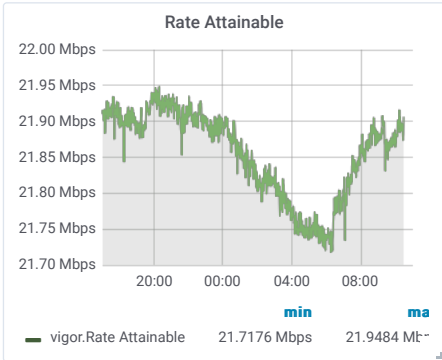

Vigor ▾

☆
📄
⚙️
🖨️
🕒 now-24h to now-6h
🔍
🔄

Speedtests

timestamp	server	sponsor	distance
06:30:02		Hosting Ltd	
2019-03-02 06:15:02	Sheffield	High Availability Hosting Ltd	35.53
2019-03-02 06:00:02	Nottingham	CWCS Managed Hosting	4.64
2019-03-02 05:45:02	Coventry	Warwicknet Ltd.	64.02
2019-03-02 05:30:01	Coventry	Warwicknet Ltd.	64.02
2019-03-02 05:15:01	Coventry	Warwicknet Ltd.	64.02
2019-03-02 05:00:01	Nottingham	CWCS Managed Hosting	4.64
2019-03-02	Sheffield	High Availability	35.53