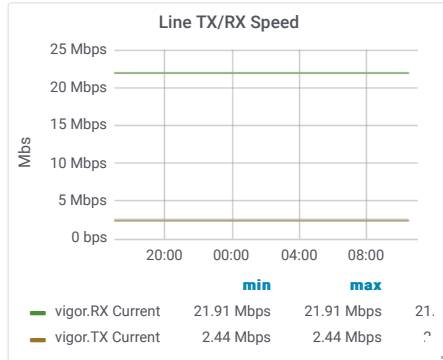

Vigor ▾

☆
📄
⚙️
🖨️
🕒 now-24h to now-6h
🔍
🔄

Speedtests

timestamp	server	sponsor	distance
06:30:02		Hosting Ltd	
2019-03-02 06:15:02	Sheffield	High Availability Hosting Ltd	35.53
2019-03-02 06:00:02	Nottingham	CWCS Managed Hosting	4.64
2019-03-02 05:45:02	Coventry	Warwicknet Ltd.	64.02
2019-03-02 05:30:01	Coventry	Warwicknet Ltd.	64.02
2019-03-02 05:15:01	Coventry	Warwicknet Ltd.	64.02
2019-03-02 05:00:01	Nottingham	CWCS Managed Hosting	4.64
2019-03-02	Sheffield	High Availability	35.53