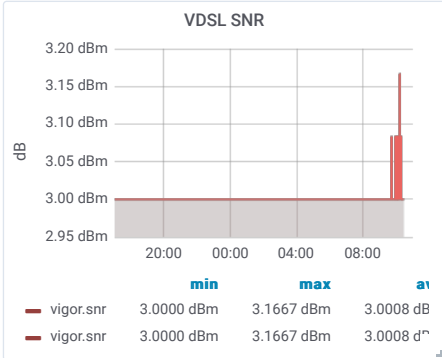

Vigor ▾

☆
📄
⚙️
🖨️
🕒 now-24h to now-6h
🔍
🔄

Speedtests

timestamp	server	sponsor	distance
06:30:02		Hosting Ltd	
2019-03-02 06:15:02	Sheffield	High Availability Hosting Ltd	35.53
2019-03-02 06:00:02	Nottingham	CWCS Managed Hosting	4.64
2019-03-02 05:45:02	Coventry	Warwicknet Ltd.	64.02
2019-03-02 05:30:01	Coventry	Warwicknet Ltd.	64.02
2019-03-02 05:15:01	Coventry	Warwicknet Ltd.	64.02
2019-03-02 05:00:01	Nottingham	CWCS Managed Hosting	4.64
2019-03-02	Sheffield	High Availability	35.53