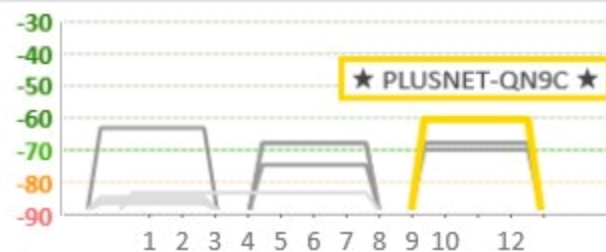

★  ? FILTERS: ALL {HIDDEN} lan T

SSID	Signal	Radios	Clients	Channels	Security	Mode	Max Rate	Last Seen
★ PLUSNET-QN9C	-48 dBm	1	-	11		b/g	54.0	now
FRITZ!Box 7530 JJ	-52 dBm	2	1	1, 42 [36]		a/b/g/n/ac	866.7	now
PLUSNET-QN9C-5MHZ	-53 dBm	1	-	42 [40]		a/n/ac	1,300.0	now
BTHub6-Z29F	-59 dBm	2	4	6, 44		b/g/n/ac	385.2	now
BTWi-fi	-59 dBm	5	-	1, 6, 11, 42 [36], 44		b/g/n/ac	1,733.3	now
BT-H3ACH9	-59 dBm	2	1	11, 42 [36]		b/g/n/ac	1,733.3	now
[HIDDEN] on 72:86:20:B1:29	-62 dBm	1	-	11		b/g/n	216.7	now
BTWifi-X	-66 dBm	3	-	1, 42 [36], 44		n/ac	1,733.3	now

## 2.4 GHz