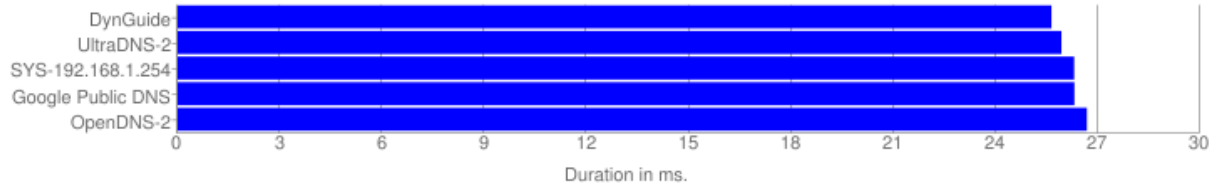

Mean Response Duration

Fastest Individual Response Duration

Response Distribution Chart (First 200ms)

Response Distribution Chart (Full)