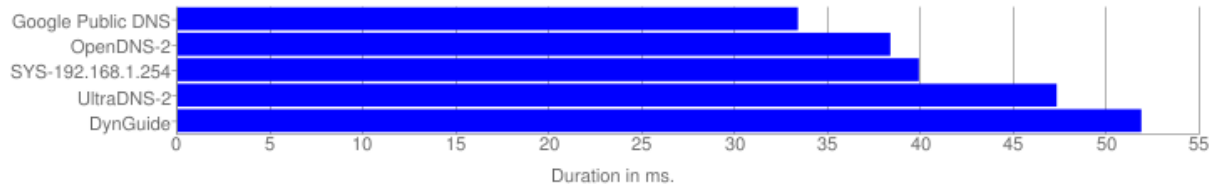

Mean Response Duration

Fastest Individual Response Duration

Response Distribution Chart (First 200ms)

Response Distribution Chart (Full)