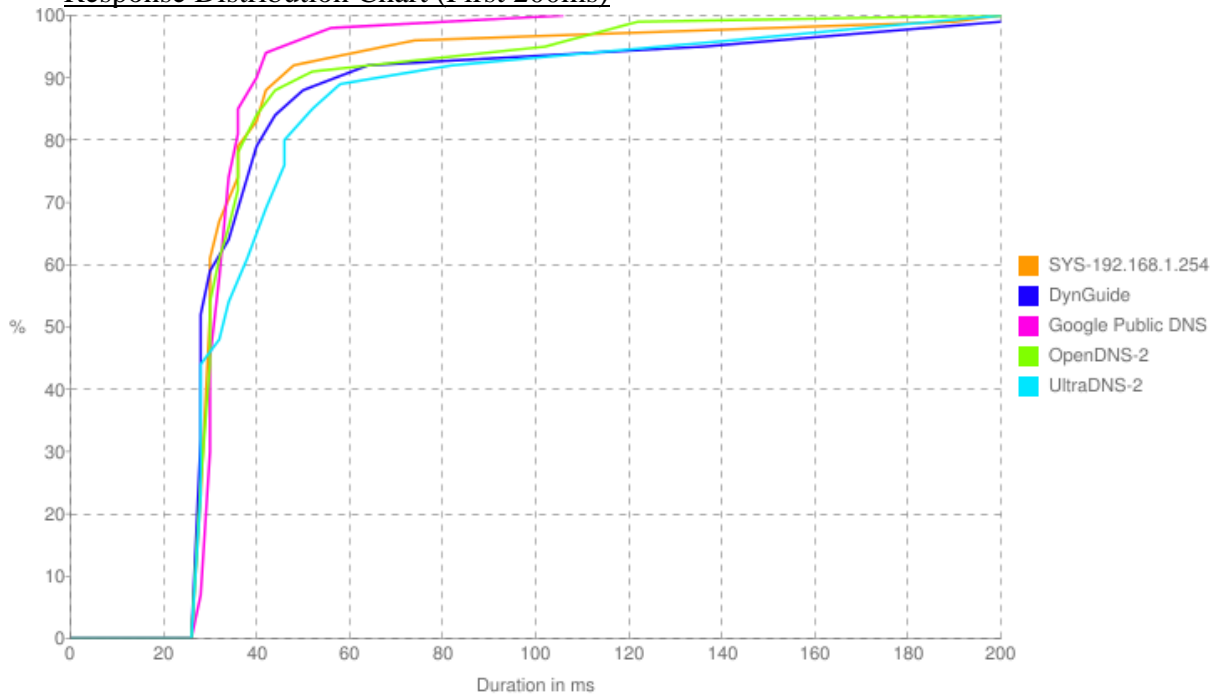

Mean Response Duration

Fastest Individual Response Duration

Response Distribution Chart (First 200ms)

Response Distribution Chart (Full)