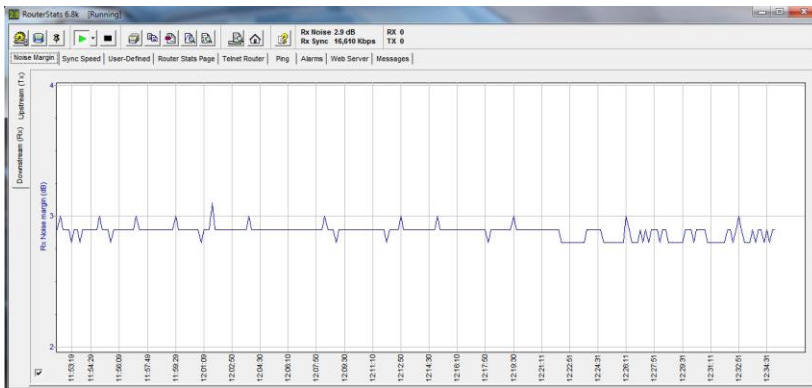

Netgear D6300

RouterStats 6.0k [Running]

Rx Noise 2.8 dB
Rx Sync 16,610 Kbps
RX 0
TX 0

Noise Margin | Sync Speed | User-Defined | Router Stats Page | Telnet Router | Ping | Alarms | Web Server | Messages

Show Statistics

System Up Time 01:36:10

Port	Status	TxPkts	RxPkts	Collisions	Tx B/s	Rx B/s	Up Time
WAN	ADSL Link	40275	123742	0	4800	25046	01:34:21
LAN1	1000M/Full						01:35:43
LAN2	Link Down						--
LAN3	Link Down	152934	96067	0	28313	5529	--
LAN4	Link Down						--
2.4G WLAN b/g/n	300M	0	0	0	0	0	01:36:10
5G WLAN a/n/ac	1300M	0	0	0	0	0	01:36:11

ADSL Link		Downstream	Upstream
Connection Speed		16610 kbps	1259 kbps
Line Attenuation		27.5 db	13.4 db
Noise Margin		2.8 db	5.5 db

Refresh Refresh automatically while page is displayed (uses memory)

1. Best Effort Test: - provides background information.

2. Upstream Test: - provides background information.