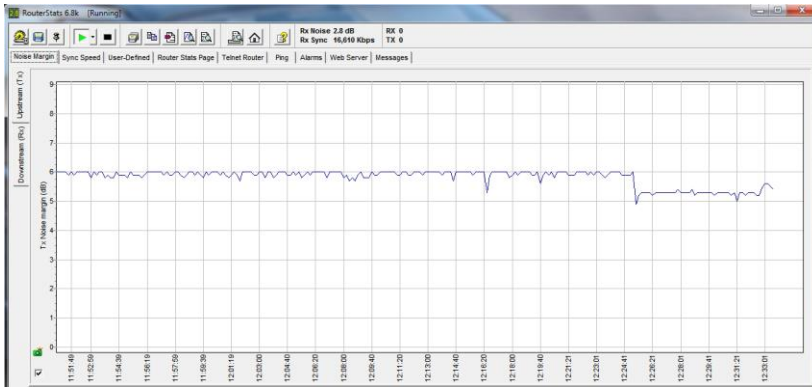

Netgear D6300

RouterStats 6.0k [Running]

Rx Noise 2.8 dB
Rx Sync 16,610 Kbps
RX 0
TX 0

Noise Margin | Sync Speed | User-Defined | Router Stats Page | Telnet Router | Ping | Alarms | Web Server | Messages

Show Statistics

System Up Time 01:36:10

Port	Status	TxPkts	RxPkts	Collisions	Tx B/s	Rx B/s	Up Time
WAN	ADSL Link	40275	123742	0	4800	25046	01:34:21
LAN1	1000M/Full						01:35:43
LAN2	Link Down						--
LAN3	Link Down	152934	96067	0	28313	5529	--
LAN4	Link Down						--
2.4G WLAN b/g/n	300M	0	0	0	0	0	01:36:10
5G WLAN a/n/ac	1300M	0	0	0	0	0	01:36:11

ADSL Link		Downstream	Upstream
Connection Speed		16610 kbps	1259 kbps
Line Attenuation		27.5 db	13.4 db
Noise Margin		2.8 db	5.5 db

Refresh Refresh automatically while page is displayed (uses memory)

1. Best Effort Test: - provides background information.

2. Upstream Test: - provides background information.