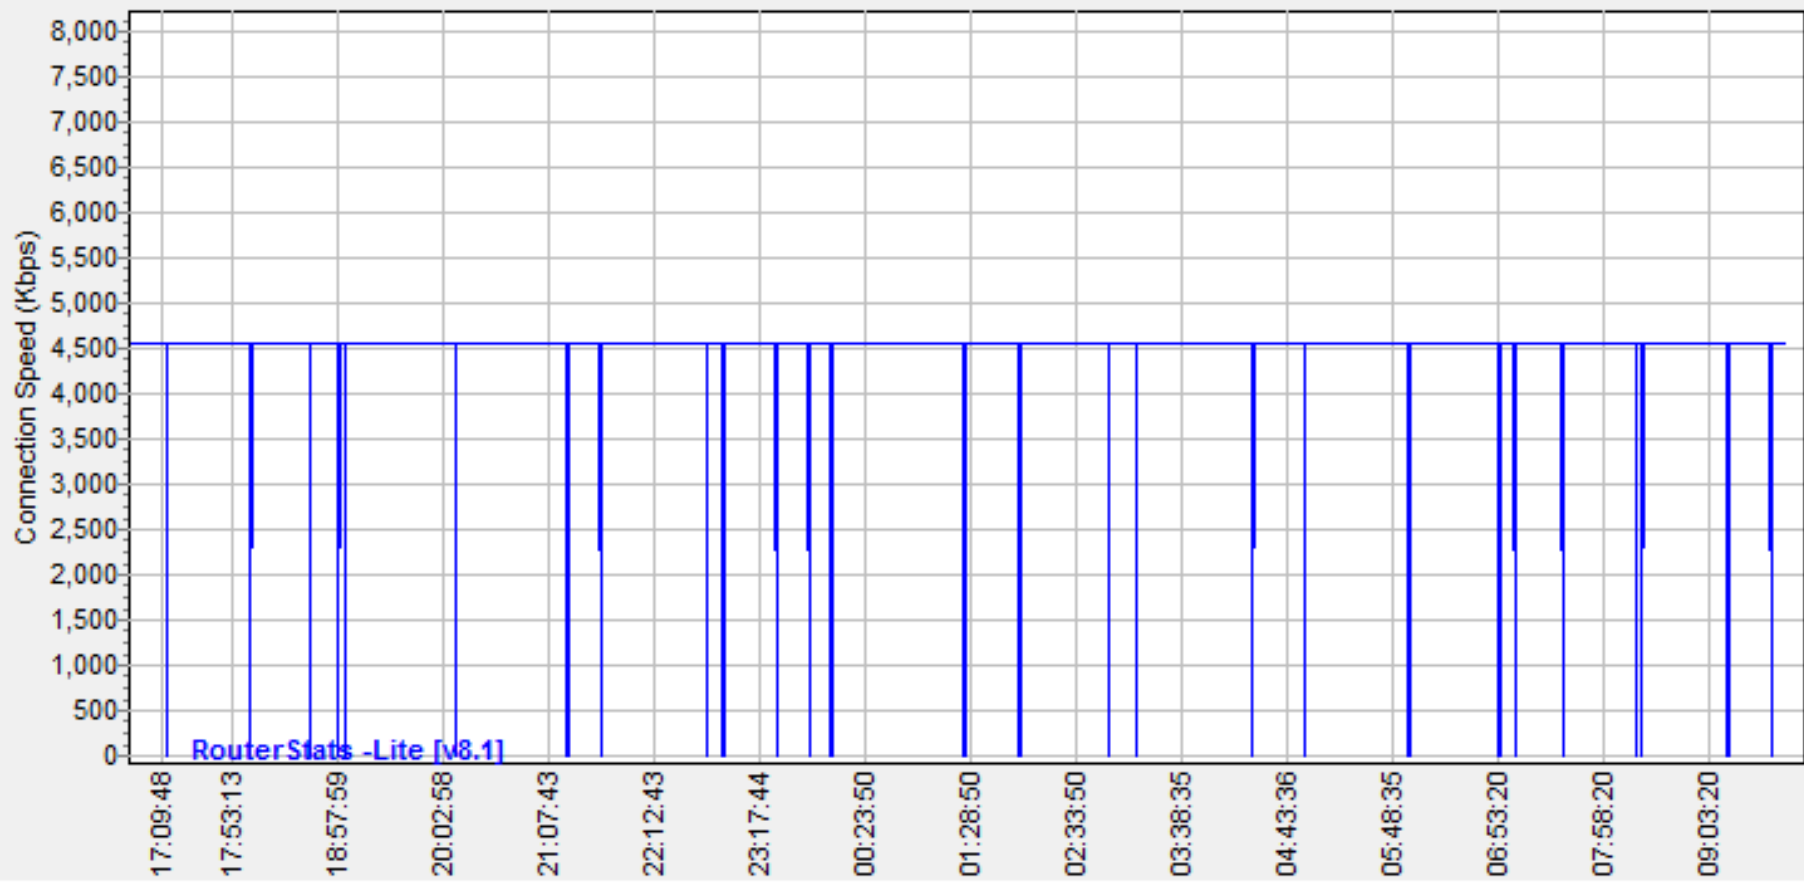

Sat 09 June 2012

- Rx Connection Speed

RouterStats -Lite [v8.1]