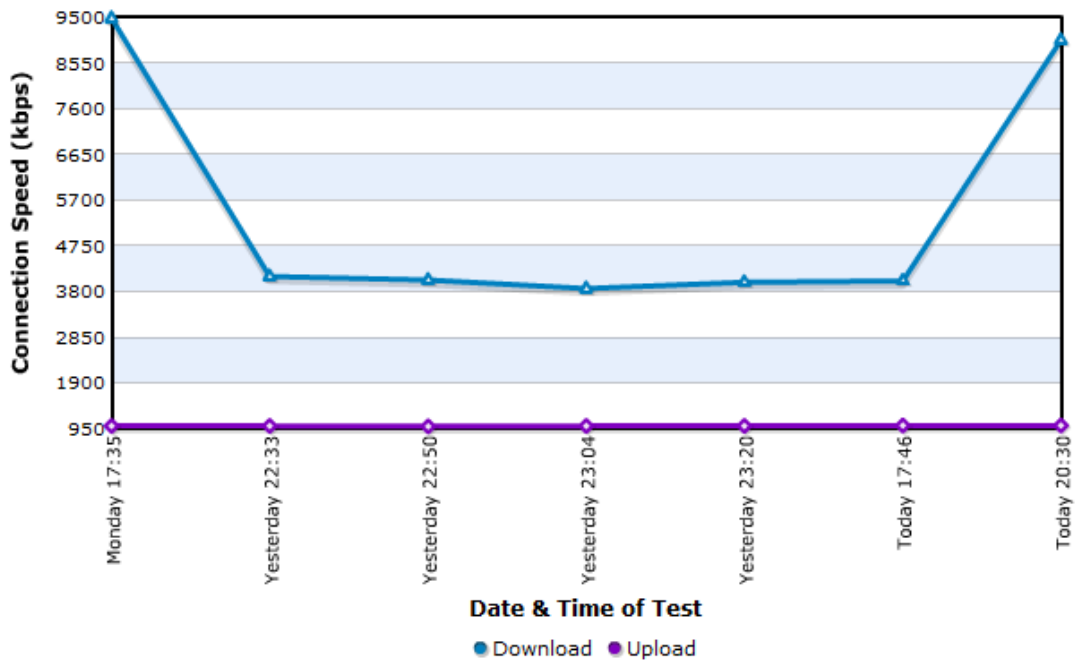

Welcome to My Broadband Speed

An easy-to-use broadband speed test

Speed Test

Graphs

History

Help

Chart type: [Line](#) | [Scatter](#)

The *line* chart shows up to 16 previous results in chronological order but not to scale along the X-axis. The *scatter* chart shows all available results.