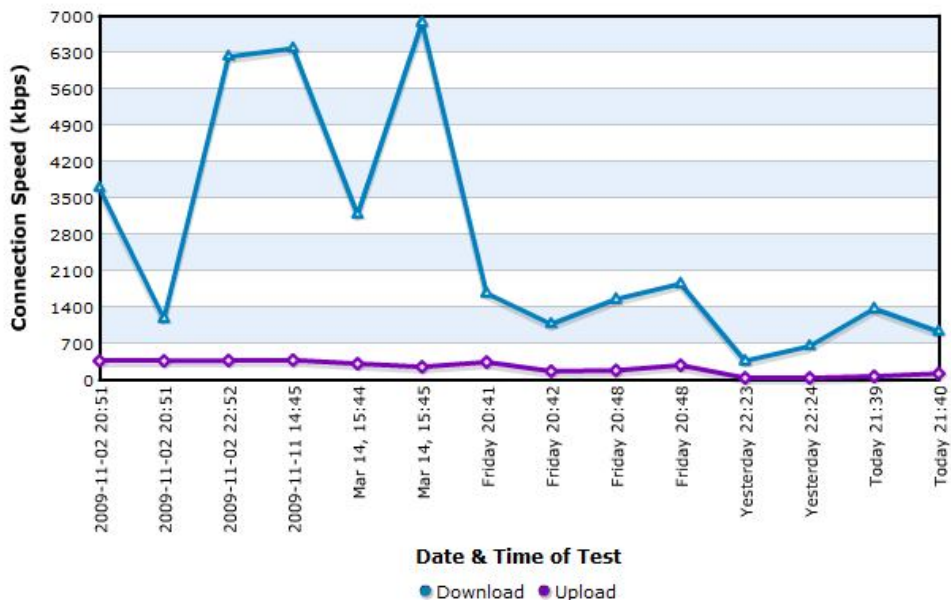

Speed Test    Graphs    History    Help

Chart type: [Line](#) | [Scatter](#)

The *line chart* shows up to 16 previous results in chronological order but not to scale along the X-axis. The *scatter chart* shows all available results.