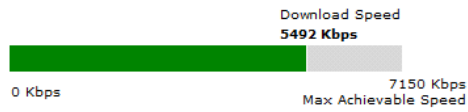

Test Results

Test1 comprises of Best Effort Test: ⓘ -provides background information.

Download speed ⓘ achieved during the test was - **5492 Kbps**
For your connection, the acceptable range of speeds ⓘ is **600-7150 Kbps**.
Additional Information:
Your DSL Connection Rate :**16560 Kbps**(DOWN-STREAM), **832 Kbps**(UP-STREAM)
IP Profile for your line is - **6000 Kbps**
The throughput of Best Efforts (BE) classes achieved during the test is - **16.21:23.22:60.58 (SBE:NBE:PBE)**
These figures represent the ratio while sententionously passing Sub BE, Normal BE and Priority BE marked traffic.
The results of this test will vary depending on the way your ISP has decided to use these traffic classes.